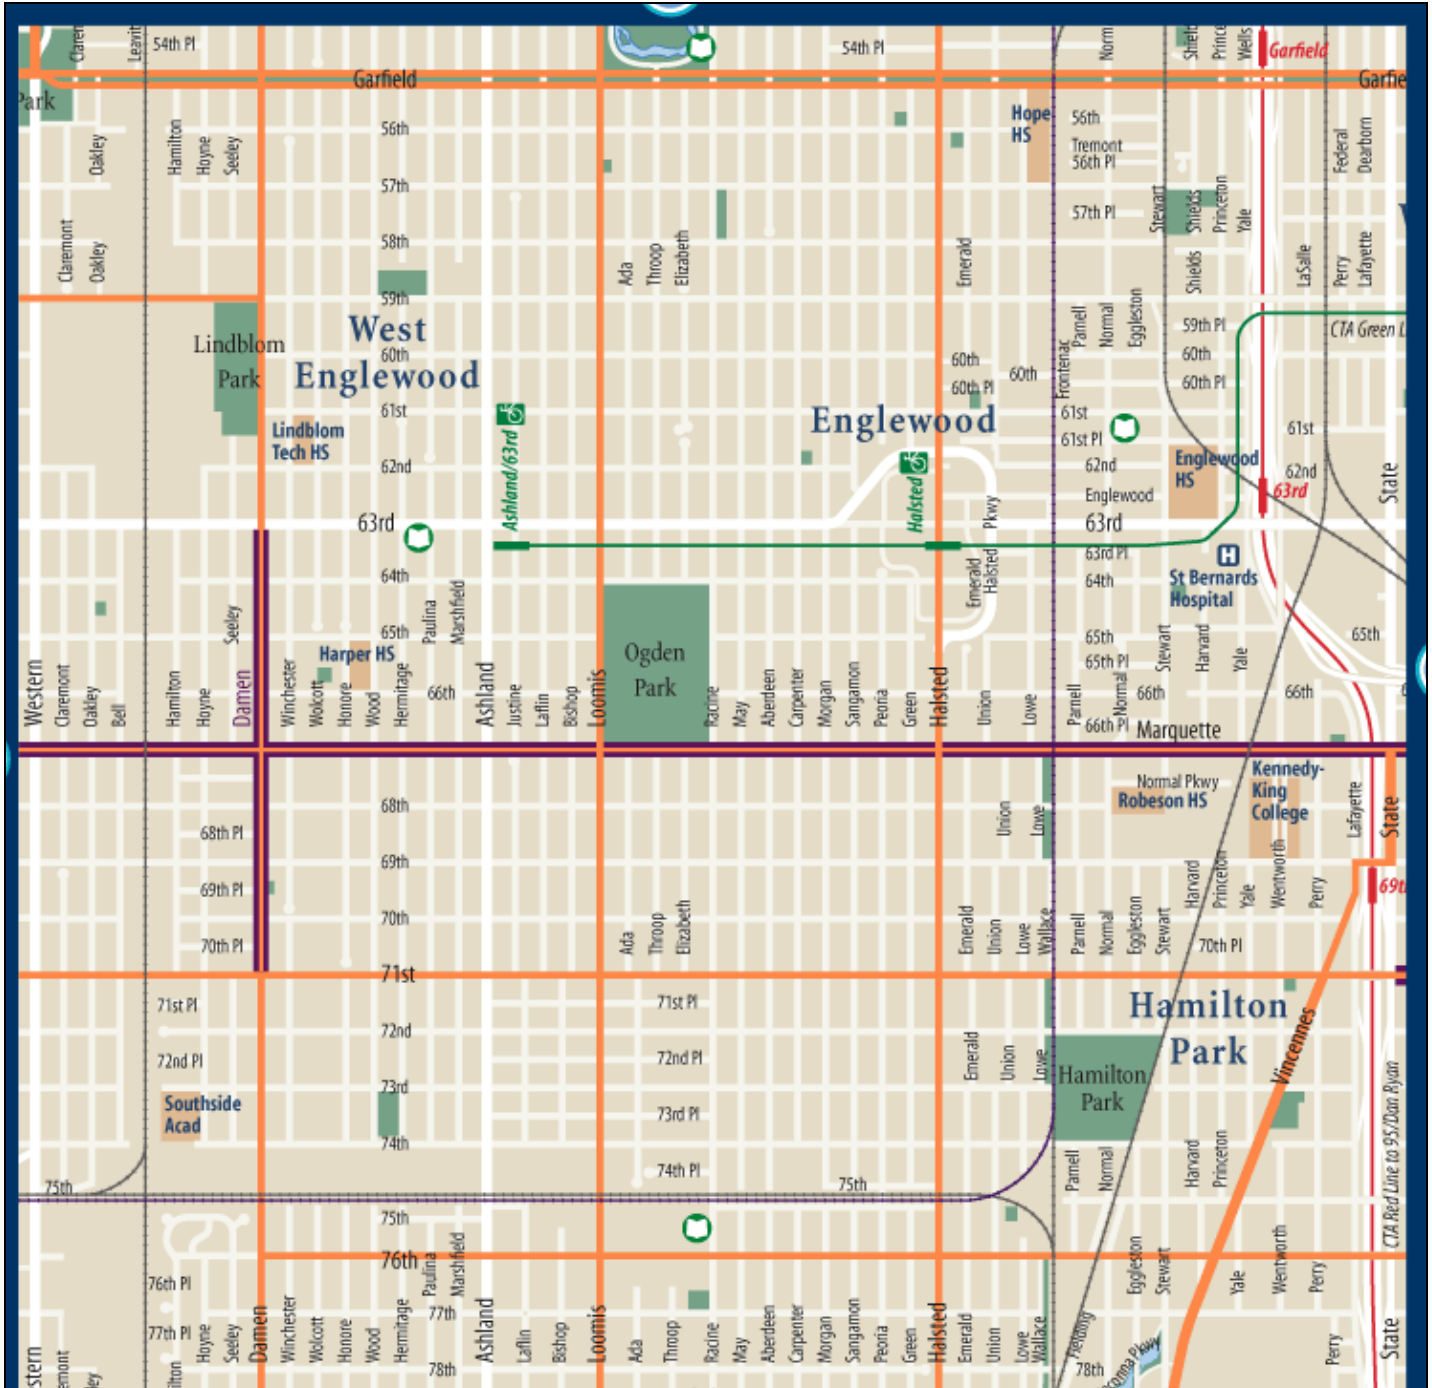

Chicagoland2to4Flats.info

Bill Bein of Keller Williams Realty, 2106 N Clark, Chicago IL, 60614
Cell/Direct: 773-510-9021; Fax: 773-345-0789; E-mail: BBein@KW.com

CHICAGO NEIGHBORHOOD MAP

South-SW 3: Englewood – West Englewood

(from 55th south to 95th, from State west to Western Ave)

This is from the CHICAGO BIKE MAP—a great map for real estate shopping since it show all the “L” and Metra TRAIN STOPS and neighborhood names (as well, of course, as all the good bike routes). To see the whole map online or to order a print copy go to <http://www.cityofchicago.org/Transportation/bikemap>.

Map Key:

- Existing bike lanes
- Existing marked shared lanes
- Recommended bike routes
  (Includes locations of proposed lanes and marked shared lanes)
- Existing off-street trails
- Proposed off-street trails

- Bike shop location (Visit www.chicagobikesops.info)
- CTA stations with indoor parking (most transit stations have outdoor bike racks)
- Chicago Public Library

2007 Chicago Bike Map