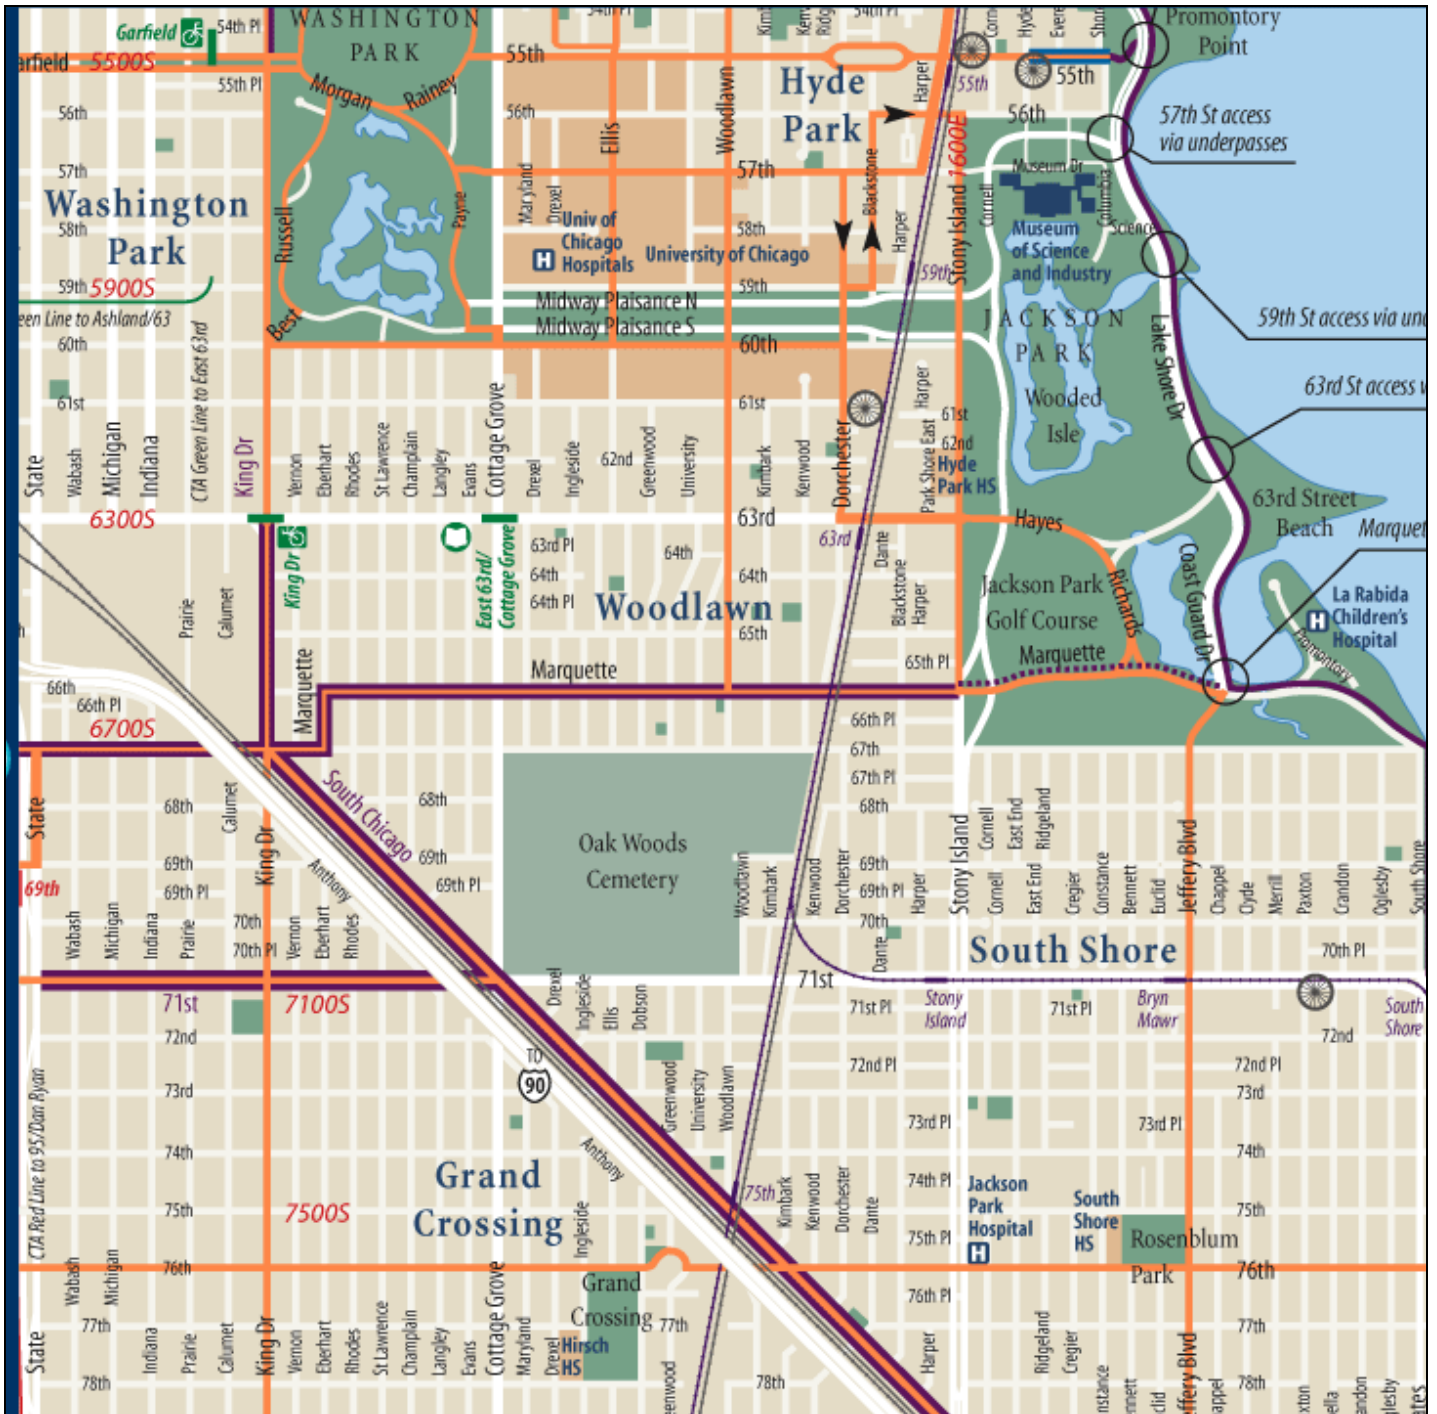

Chicagoland2to4Flats.info

Bill Bein of Keller Williams Realty, 2106 N Clark, Chicago IL, 60614
 Cell/Direct: 773-510-9021; Fax: 773-345-0789; E-mail: BBein@KW.com

Map Key:

- Existing bike lanes
- Existing marked shared lanes
- Recommended bike routes (Includes locations of proposed lanes and marked shared lanes)
- Existing off-street trails
- Proposed off-street trails
- Bike shop location (Visit www.chicagobikesops.info)
- CTA stations with indoor parking (most transit stations have outdoor bike racks)
- Chicago Public Library

CHICAGO NEIGHBORHOOD MAP

Southeast 3: Woodlawn/So Shore/Grand Cross

(from 59th south to 79th, from the lake west to State)

This is from the CHICAGO BIKE MAP—a great map for real estate shopping since it show all the “L” and Metra TRAIN STOPS and neighborhood names (as well, of course, as all the good bike routes). To see the whole map online or to order a print copy go to <http://www.cityofchicago.org/Transportation/bikemap>.

2007 Chicago Bike Map